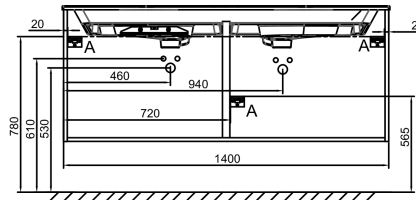

- **DIMENSIONS:** 140 x 50.80 x 56.80 cm
- **MATERIAL:** Solid wood
- **ELECTRICAL OUTLET:** No
- **FIXING:** Fixing set to be determined by your installer according to your wall support

- **WEIGHT:** 54.8 kg
- **INSTALLATION TYPE:** Wall-hung
- **INSIDE FINISH:** Wood
- **ADDITIONAL INFORMATION:** Tap, vanity top and fixing set not included

- E14800: Vessel basin Ø 42 cm
- E90012: Vessel basin Ø 41 cm
- EB2569: Pair of feet H32 cm
- E90011: Vessel basin 39 cm

Technical drawing

Product Specification: Vessel base unit or drawer unit 140 cm, 4 drawers. EB3086-R7. Collection: ODÉON RIVE GAUCHE. DIMENSIONS: 140 x 50.80 x 56.80 cm. WEIGHT: 54.8 kg. MATERIAL: Solid wood. INSTALLATION TYPE: Wall-hung. ELECTRICAL OUTLET: No. INSIDE FINISH: Wood. FIXING: Fixing set to be determined by your installer according to your wall support. ADDITIONAL INFORMATION: Tap, vanity top and fixing set not included.