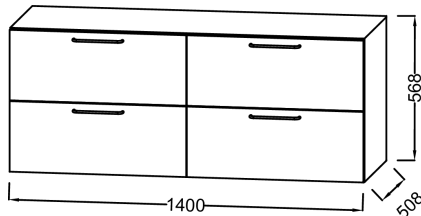

- **DIMENSIONS:** 140 x 50.80 x 56.80 cm
- **MATERIAL:** Solid wood
- **ELECTRICAL OUTLET:** No
- **FIXING:** Fixing set to be determined by your installer according to your wall support

- **WEIGHT:** 54.8 kg
- **INSTALLATION TYPE:** Wall-hung
- **INSIDE FINISH:** Wood
- **ADDITIONAL INFORMATION:** Tap, vanity top and fixing set not included

- E14800: Vessel basin Ø 42 cm
- E90012: Vessel basin Ø 41 cm
- EB2569: Pair of feet H32 cm
- E90011: Vessel basin 39 cm

Technical drawing

Product Specification: Vessel base unit or drawer unit 140 cm, 4 drawers. EB3086-R7. Collection: ODÉON RIVE GAUCHE. DIMENSIONS: 140 x 50.80 x 56.80 cm. WEIGHT: 54.8 kg. MATERIAL: Solid wood. INSTALLATION TYPE: Wall-hung. ELECTRICAL OUTLET: No. INSIDE FINISH: Wood. FIXING: Fixing set to be determined by your installer according to your wall support. ADDITIONAL INFORMATION: Tap, vanity top and fixing set not included.