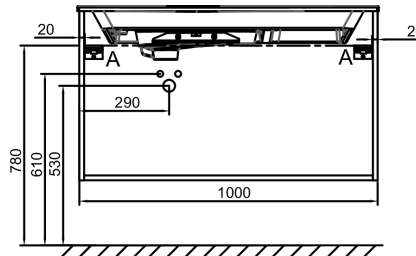

Features

- **DIMENSIONS:** 100 x 50.80 x 56.80 cm
- **MATERIAL:** Solid wood
- **ELECTRICAL OUTLET:** No
- **FIXING:** Fixing set to be determined by your installer according to your wall support

- **WEIGHT:** 45 kg
- **INSTALLATION TYPE:** Wall-hung
- **INSIDE FINISH:** Wood
- **ADDITIONAL INFORMATION:** Tap, vanity top and fixing set not included

- E14800: Vessel basin Ø 42 cm
- E90012: Vessel basin Ø 41 cm
- EB2569: Pair of feet H32 cm
- E90011: Vessel basin 39 cm

Technical drawing

Product Specification: Vessel base unit or drawer unit 100 cm, 2 drawers. EB3084-R7. Collection: ODÉON RIVE GAUCHE. DIMENSIONS: 100 x 50.80 x 56.80 cm. WEIGHT: 45 kg. MATERIAL: Solid wood. INSTALLATION TYPE: Wall-hung. ELECTRICAL OUTLET: No. INSIDE FINISH: Wood. FIXING: Fixing set to be determined by your installer according to your wall support. ADDITIONAL INFORMATION: Tap, vanity top and fixing set not included.