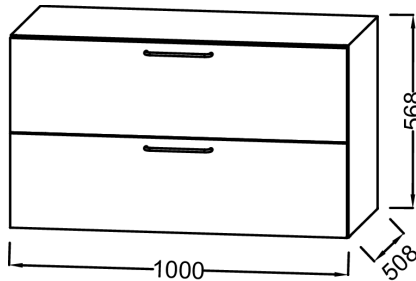

Features

- **DIMENSIONS:** 100 x 50.80 x 56.80 cm
- **MATERIAL:** Solid wood
- **ELECTRICAL OUTLET:** No
- **FIXING:** Fixing set to be determined by your installer according to your wall support

- **WEIGHT:** 45 kg
- **INSTALLATION TYPE:** Wall-hung
- **INSIDE FINISH:** Wood
- **ADDITIONAL INFORMATION:** Tap, vanity top and fixing set not included

- E14800: Vessel basin Ø 42 cm
- E90012: Vessel basin Ø 41 cm
- EB2569: Pair of feet H32 cm
- E90011: Vessel basin 39 cm

Technical drawing

Product Specification: Vessel base unit or drawer unit 100 cm, 2 drawers. EB3084-R7. Collection: ODÉON RIVE GAUCHE. DIMENSIONS: 100 x 50.80 x 56.80 cm. WEIGHT: 45 kg. MATERIAL: Solid wood. INSTALLATION TYPE: Wall-hung. ELECTRICAL OUTLET: No. INSIDE FINISH: Wood. FIXING: Fixing set to be determined by your installer according to your wall support. ADDITIONAL INFORMATION: Tap, vanity top and fixing set not included.