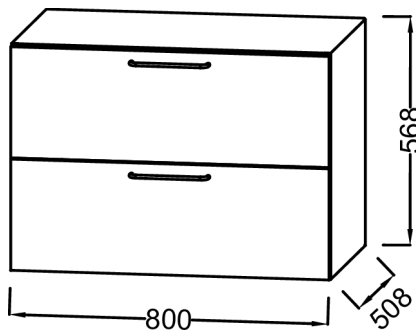

Features

- **DIMENSIONS:** 80 x 50.80 x 56.80 cm
- **MATERIAL:** Solid wood
- **ELECTRICAL OUTLET:** No
- **FIXING:** Fixing set to be determined by your installer according to your wall support

- **WEIGHT:** 35.8 kg
- **INSTALLATION TYPE:** Wall-hung
- **INSIDE FINISH:** Wood
- **ADDITIONAL INFORMATION:** Tap, vanity top and fixing set not included

- E14800: Vessel basin Ø 42 cm
- E90012: Vessel basin Ø 41 cm
- EB2569: Pair of feet H32 cm
- E90011: Vessel basin 39 cm

Technical drawing

Product Specification: Vessel base unit or drawer unit 80 cm, 2 drawers. EB3082-R7. Collection: ODÉON RIVE GAUCHE. DIMENSIONS: 80 x 50.80 x 56.80 cm. WEIGHT: 35.8 kg. MATERIAL: Solid wood. INSTALLATION TYPE: Wall-hung. ELECTRICAL OUTLET: No. INSIDE FINISH: Wood. FIXING: Fixing set to be determined by your installer according to your wall support. ADDITIONAL INFORMATION: Tap, vanity top and fixing set not included.