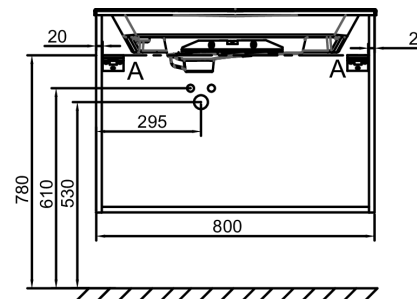

Features

- **DIMENSIONS:** 80 x 50.80 x 56.80 cm
- **MATERIAL:** Solid wood
- **ELECTRICAL OUTLET:** No
- **FIXING:** Fixing set to be determined by your installer according to your wall support

- **WEIGHT:** 35.8 kg
- **INSTALLATION TYPE:** Wall-hung
- **INSIDE FINISH:** Wood
- **ADDITIONAL INFORMATION:** Tap, vanity top and fixing set not included

- E14800: Vessel basin Ø 42 cm
- E90012: Vessel basin Ø 41 cm
- EB2569: Pair of feet H32 cm
- E90011: Vessel basin 39 cm

Technical drawing

Product Specification: Vessel base unit or drawer unit 80 cm, 2 drawers. EB3082-R7. Collection: ODÉON RIVE GAUCHE. DIMENSIONS: 80 x 50.80 x 56.80 cm. WEIGHT: 35.8 kg. MATERIAL: Solid wood. INSTALLATION TYPE: Wall-hung. ELECTRICAL OUTLET: No. INSIDE FINISH: Wood. FIXING: Fixing set to be determined by your installer according to your wall support. ADDITIONAL INFORMATION: Tap, vanity top and fixing set not included.