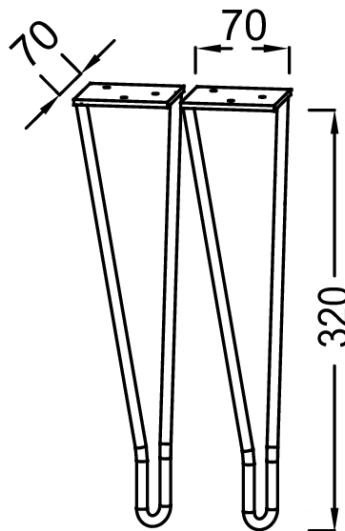

ODÉON RIVE GAUCHE - Pair of feet H32 cm

Jacob Delafon
PARIS

EB2569

Collection: ODÉON RIVE GAUCHE

Finish*:

CP - Chrome

GLD - Gold

BL - Matte Black

Main features:

Features

- DIMENSIONS: 7 x 7 x 32 cm
- MATERIAL: Metal
- WARRANTY DURATION (YEARS): 2
- WEIGHT: 0.8 kg
- INSTALLATION TYPE: Floor-standing
- The foot of this piece of furniture has a decorative character, it cannot replace the main fixing of the piece of furniture.

Consumer benefits

- ESTHETICS: Finish in harmony with handles, feet and taps

Technical drawing

Product Specification: Pair of feet H32 cm. EB2569. Collection: ODÉON RIVE GAUCHE. DIMENSIONS: 7 x 7 x 32 cm. WEIGHT: 0.8 kg. MATERIAL: Metal. INSTALLATION TYPE: Floor-standing. WARRANTY DURATION (YEARS): 2. The foot of this piece of furniture has a decorative character, it cannot replace the main fixing of the piece of furniture..