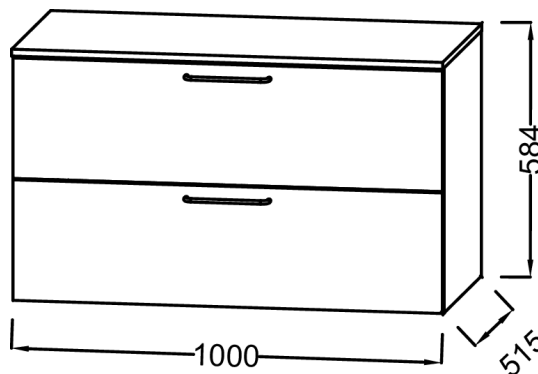

EB2549-R8

Collection: ODÉON RIVE GAUCHE

Finish*:

Main features:

Features

- **DIMENSIONS:** 100 x 51.50 x 58.40 cm
- **MATERIAL:** Lacquer or melamine
- **HANDLE :** Attached wire handle
- **INSIDE FINISH:** Grey
- Gold handle
- **WEIGHT:** 42 kg
- **INSTALLATION TYPE:** Wall-hung
- **ELECTRICAL OUTLET:** No
- **FIXING:** Installer selects fixings set according to wall support

Technical drawing

Product Specification: Drawer unit 100 cm, 2 drawers. EB2549-R8. Collection: ODÉON RIVE GAUCHE. DIMENSIONS: 100 x 51.50 x 58.40 cm. WEIGHT: 42 kg. MATERIAL: Lacquer or melamine. INSTALLATION TYPE: Wall-hung. HANDLE : Attached wire handle. ELECTRICAL OUTLET: No. INSIDE FINISH: Grey. FIXING: Installer selects fixings set according to wall support. Gold handle.