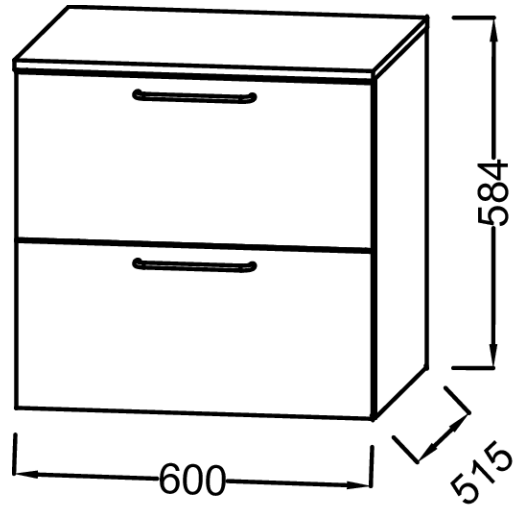

Collection: ODÉON RIVE GAUCHE

Finish*:

Main features:

Features

- **DIMENSIONS:** 60 x 51.50 x 58.40 cm
- **MATERIAL:** Lacquer or melamine
- **HANDLE :** Attached wire handle
- **INSIDE FINISH:** Grey
- Chrome handle
- **WEIGHT:** 30.1 kg
- **INSTALLATION TYPE:** Wall-hung
- **ELECTRICAL OUTLET:** No
- **FIXING:** Installer selects fixings set according to wall support

Product Specification: Drawer unit 60 cm, 2 drawers. EB2547-R5. Collection: ODÉON RIVE GAUCHE. DIMENSIONS: 60 x 51.50 x 58.40 cm. WEIGHT: 30.1 kg. MATERIAL: Lacquer or melamine. INSTALLATION TYPE: Wall-hung. HANDLE : Attached wire handle. ELECTRICAL OUTLET: No. INSIDE FINISH: Grey. FIXING: Installer selects fixings set according to wall support. Chrome handle.

Product Specification: Drawer unit 60 cm, 2 drawers. EB2547-R5. Collection: ODÉON RIVE GAUCHE. DIMENSIONS: 60 x 51.50 x 58.40 cm. WEIGHT: 30.1 kg. MATERIAL: Lacquer or melamine. INSTALLATION TYPE: Wall-hung. HANDLE: Attached wire handle. ELECTRICAL OUTLET: No. INSIDE FINISH: Grey. FIXING: Installer selects fixings set according to wall support. Chrome handle.