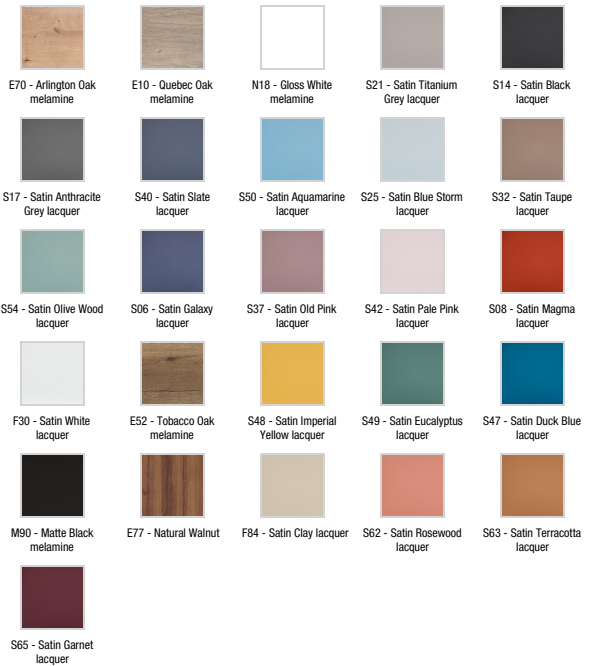

Collection: ODÉON RIVE GAUCHE

Finish*:

Main features:

Features

- **DIMENSIONS:** 60 x 51.50 x 58.40 cm
- **MATERIAL:** Lacquer or melamine
- **HANDLE :** Attached wire handle
- **INSIDE FINISH:** Grey
- Chrome handle
- **WEIGHT:** 30.1 kg
- **INSTALLATION TYPE:** Wall-hung
- **ELECTRICAL OUTLET:** No
- **FIXING:** Installer selects fixings set according to wall support

**Due to possible variations in computer and printer calibrations, technical factors and certain finish characteristics, the colors you see may not accurately portray the actual colors and are provided as a guide only.*