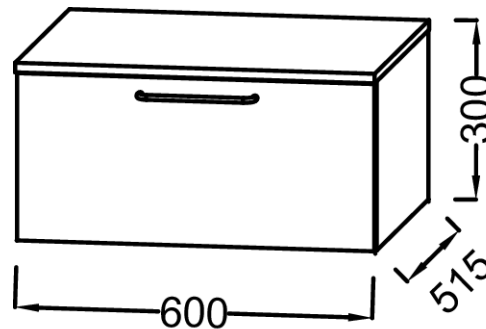

Collection: ODÉON RIVE GAUCHE

Finish*:

Main features:

Features

- **DIMENSIONS:** 60 x 51.50 x 30 cm
- **MATERIAL:** Lacquer or melamine
- **HANDLE :** Attached wire handle
- **ELECTRICAL OUTLET:** No
- **FIXING:** Installer selects fixings set according to wall support

- **WEIGHT:** 18.8 kg
- **INSTALLATION TYPE:** Wall-hung
- **COLORIS POIGNÉE:** Noir Mat
- **INSIDE FINISH:** Grey
- **Black handle**

Consumer benefits

- **SOUND COMFORT:** Drawer equipped with a progressive closing system
- **PERFECT FINISH:** Wide choice of finishes
- **PRACTICAL:** Additional storage solution

Installation benefits

- **EASY INSTALLATION:** furniture assembled

Technical drawing

Product Specification: Drawer unit 60 cm, 1 drawer: EB2537-R9. Collection: ODÉON RIVE GAUCHE. DIMENSIONS: 60 x 51.50 x 30 cm. WEIGHT: 18.8 kg. MATERIAL: Lacquer or melamine. INSTALLATION TYPE: Wall-hung. HANDLE : Attached wire handle. COLORIS POIGNÉE: Noir Mat. ELECTRICAL OUTLET: No. INSIDE FINISH: Grey. FIXING: Installer selects fixings set according to wall support. Black handle.