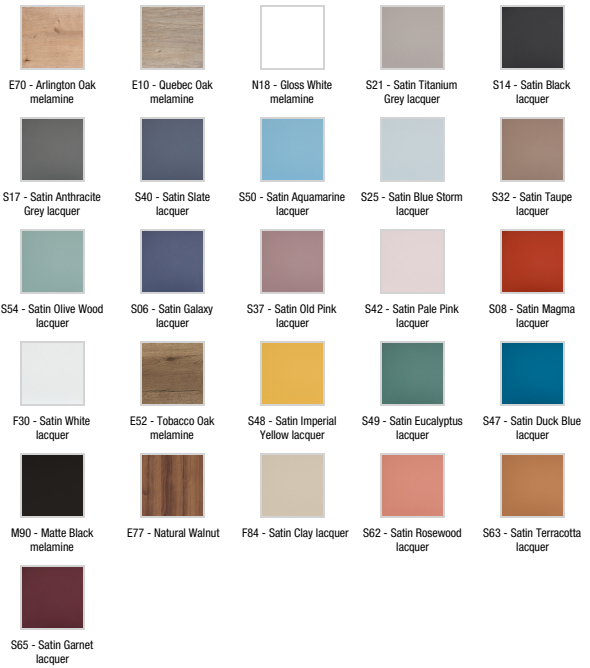

Collection: ODÉON RIVE GAUCHE

Finish*:

Main features:

Features

- **DIMENSIONS:** 60 x 51.50 x 30 cm
- **MATERIAL:** Lacquer or melamine
- **HANDLE :** Attached wire handle
- **ELECTRICAL OUTLET:** No
- **FIXING:** Installer selects fixings set according to wall support

**Due to possible variations in computer and printer calibrations, technical factors and certain finish characteristics, the colors you see may not accurately portray the actual colors and are provided as a guide only.*