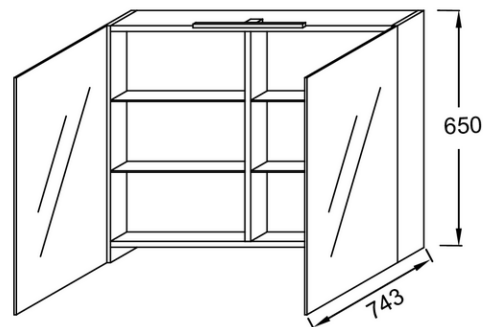

Collection: NO COLLECTION

Finish*:

Main features:

Features

- **DIMENSIONS:** 120 x 14.30 x 65 cm
- **MATERIAL:** Lacquer or melamine
- **ANTI-STEAM:** No
- **LIGHTING:** Yes
- **SHELF:** Yes
- **POWER:** 230V, 3.5W, Class II, IP44
- **WARRANTY DURATION (YEARS):** 2

- **WEIGHT:** 24 kg
- **INSTALLATION TYPE:** Wall-mount
- **CLOCK:** No
- **INSIDE STORAGE:** 4 shelves
- **USB SOCKET:** No
- **ELECTRICAL OUTLET:** Yes

Consumer benefits

- **OPTIMIZED STORAGE:** Mirrored door, double-sided mirror, 2 glass shelves per compartment
- **CLEVER:** Electric socket and centered touchless sensor activated lighting
- **PRACTICAL:** LED lighting and magnet close

Technical drawing

Product Specification: Mirrored cabinet 120 cm. EB1368. Collection: NO COLLECTION. DIMENSIONS: 120 x 14.30 x 65 cm. WEIGHT: 24 kg. MATERIAL: Lacquer or melamine. INSTALLATION TYPE: Wall-mount. ANTI-STEAM: No. CLOCK: No. LIGHTING: Yes. INSIDE STORAGE: 4 shelves. SHELF: Yes. USB SOCKET: No. POWER: 230V, 3.5W, Class II, IP44. ELECTRICAL OUTLET: Yes. WARRANTY DURATION (YEARS): 2.