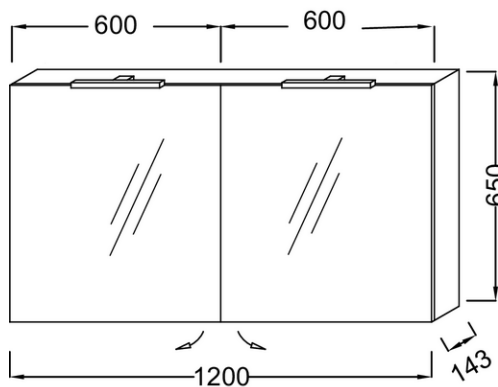

Collection: NO COLLECTION

Finish*:

Main features:

Features

- **DIMENSIONS:** 120 x 14.30 x 65 cm
- **MATERIAL:** Lacquer or melamine
- **ANTI-STEAM:** No
- **LIGHTING:** Yes
- **SHELF:** Yes
- **POWER:** 230V, 3.5W, Class II, IP44
- **WARRANTY DURATION (YEARS):** 2

- **WEIGHT:** 24 kg
- **INSTALLATION TYPE:** Wall-mount
- **CLOCK:** No
- **INSIDE STORAGE:** 4 shelves
- **USB SOCKET:** No
- **ELECTRICAL OUTLET:** Yes

Consumer benefits

- **OPTIMIZED STORAGE:** Mirrored door, double-sided mirror, 2 glass shelves per compartment
- **CLEVER:** Electric socket and centered touchless sensor activated lighting
- **PRACTICAL:** LED lighting and magnet close

Technical drawing

Product Specification: Mirrored cabinet 120 cm. EB1368. Collection: NO COLLECTION. DIMENSIONS: 120 x 14.30 x 65 cm. WEIGHT: 24 kg. MATERIAL: Lacquer or melamine. INSTALLATION TYPE: Wall-mount. ANTI-STEAM: No. CLOCK: No. LIGHTING: Yes. INSIDE STORAGE: 4 shelves. SHELF: Yes. USB SOCKET: No. POWER: 230V, 3.5W, Class II, IP44. ELECTRICAL OUTLET: Yes. WARRANTY DURATION (YEARS): 2.