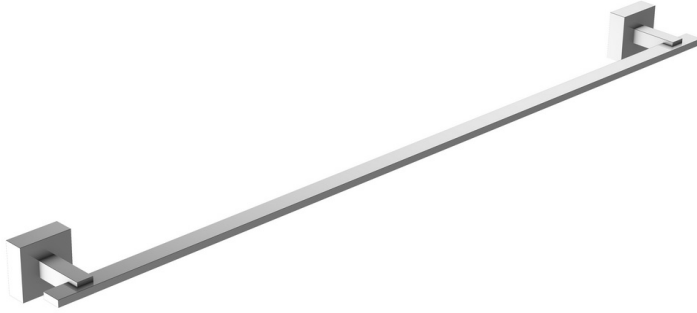

Collection: E0

Finish*:

CP - Chrome

Main features:

Features

- DIMENSIONS: 60 x 6 cm
- MATERIAL: N/A
- WEIGHT: 0.7 kg
- INSTALLATION TYPE: Wall-mount

Technical drawing

Product Specification: Towel bar. E77869. Collection: E0. DIMENSIONS: 60 x 6 cm. WEIGHT: 0.7 kg. MATERIAL: N/A. INSTALLATION TYPE: Wall-mount.