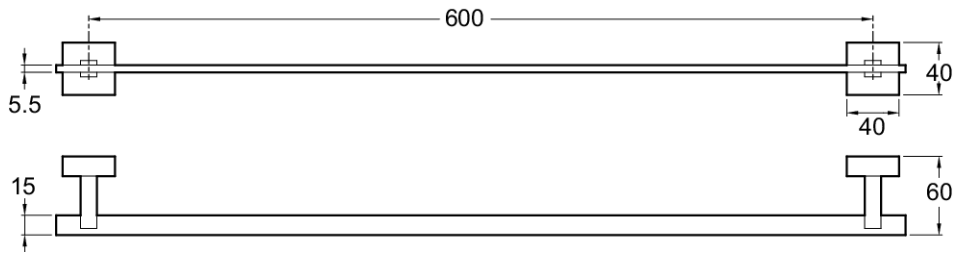

Collection: E0

Finish*:

CP - Chrome

Main features:

Features

- DIMENSIONS: 60 x 6 cm
- MATERIAL: N/A
- WEIGHT: 0.7 kg
- INSTALLATION TYPE: Wall-mount

Technical drawing

Product Specification: Towel bar. E77869. Collection: E0. DIMENSIONS: 60 x 6 cm. WEIGHT: 0.7 kg. MATERIAL: N/A. INSTALLATION TYPE: Wall-mount.