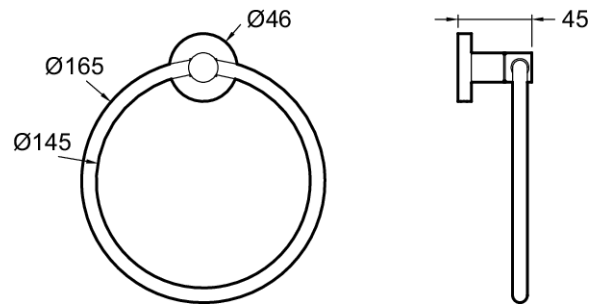

E77822

Collection: E0

Finish\*:

CP - Chrome

BL - Matte Black

Main features:

### Features

- DIMENSIONS: 16.50 x 16.50 cm
- MATERIAL: N/A
- WEIGHT: 1 kg
- INSTALLATION TYPE: Wall-mount

### Technical drawing

Product Specification: Towel ring, E77822. Collection: E0. DIMENSIONS: 16.50 x 16.50 cm. WEIGHT: 1 kg. MATERIAL: N/A. INSTALLATION TYPE: Wall-mount.

\*Due to possible variations in computer and printer calibrations, technical factors and certain finish characteristics, the colors you see may not accurately portray the actual colors and are provided as a guide only.